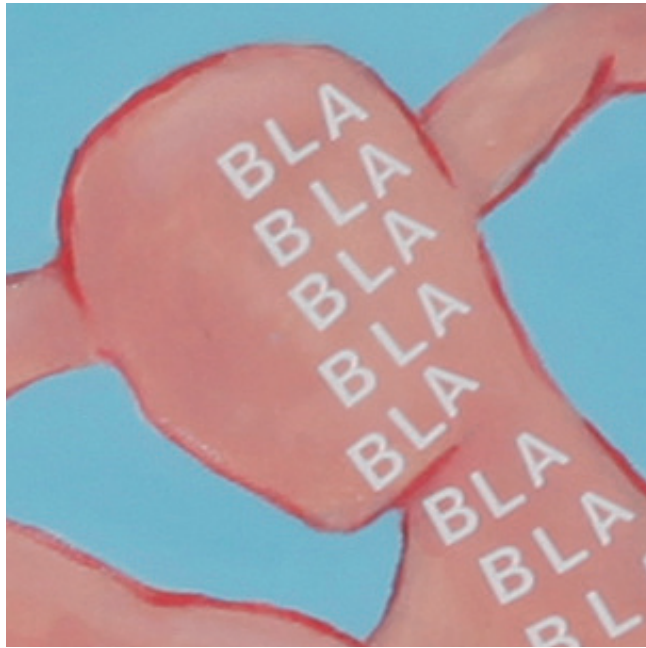

## Framing the male gaze and the female chatter

100 x 100 x 4 cm  
oil and synthetic lettering on canvas

## Framing the male gaze and the female chatter

DETAILS  
oil and synthetic lettering on canvas