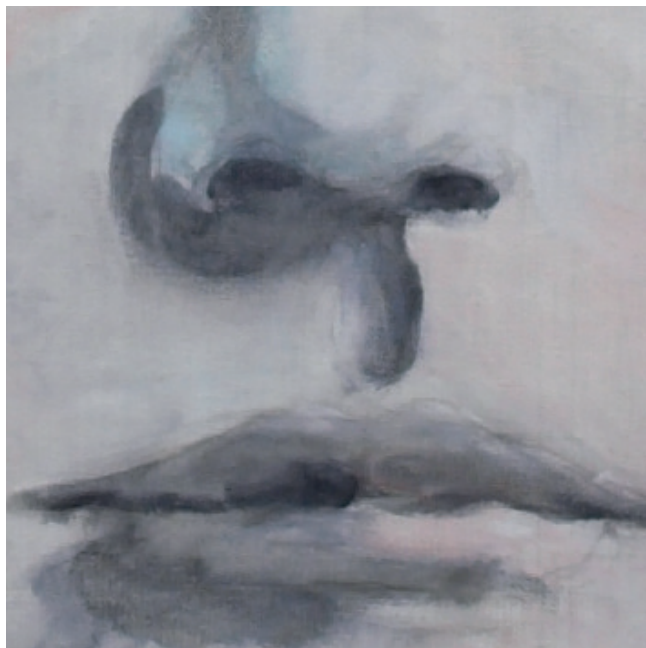

The beauty of darkness cannot be seen

100 x 100 x 4 cm
oil and synthetic lettering on canvas

The beauty of darkness cannot be seen

DETAILS
oil and synthetic lettering on canvas