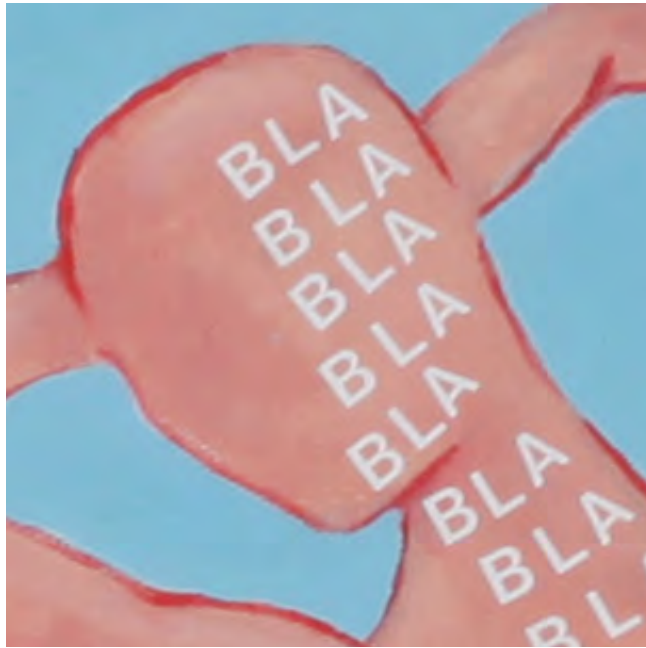

## Framing the male gaze and the female chatter

100 x 100 x 4 cm  
oil and synthetic lettering on canvas

## Framing the male gaze and the female chatter

DETAILS  
oil and synthetic lettering on canvas